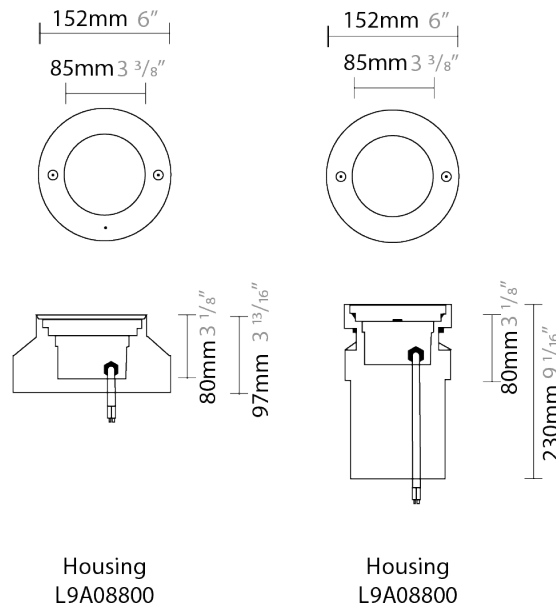

GENERAL

Series: Mini
Subseries: Mini Full Inox
Brand: Platek
Division: Exterior
Mounting Type: Recessed
Mounting Location: In-Ground
Subcategory: Drive Over

PHYSICAL

Shape: Round
Diameter (mm): 152
Diameter (in): 6
Height (mm): 80
Height (in): 3 1/8
Light Distribution: Uplight
Load Resistance (kg): 2500
Load Resistance (lbs): 5511
Installation Requirement: Installation in sleeve set in concrete with a 20-30 cm gravel drain bed
Screws: A4 stainless steel
Diffuser: Extra Clear Flat Tempered Glass - 15mm / 15/32"
Fixture Finish: SST
Fixture Material: Stainless Steel
Cable Details: Supplied with 1 power cable 0.5m in length

ELECTRICAL

Lamp Type: LED
Total Output Wattage (W): 11.5
Dimming: Bluetooth technology or DMX
Control Gear: DMX
Driver Included: No
Driver Location: Remote
Driver Type: Constant Current - Universal
Input Voltage (V): 120 - 277
Constant Current (MA): 500

LED

Number of LEDs: 8
Color Temperature (°K): RGBW
CRI: >80 CRI
Lamp Life (hrs): 60000
Special LEDs offerings: RGBW

OPTICAL

Optic: 9 / 28 / 44

RATINGS AND CERTIFICATIONS

Certified By: Certified for North American Standards
IP rating: IP68
IK Rating: IK10
Upon Request: Higher Maximum Ambient Temperature