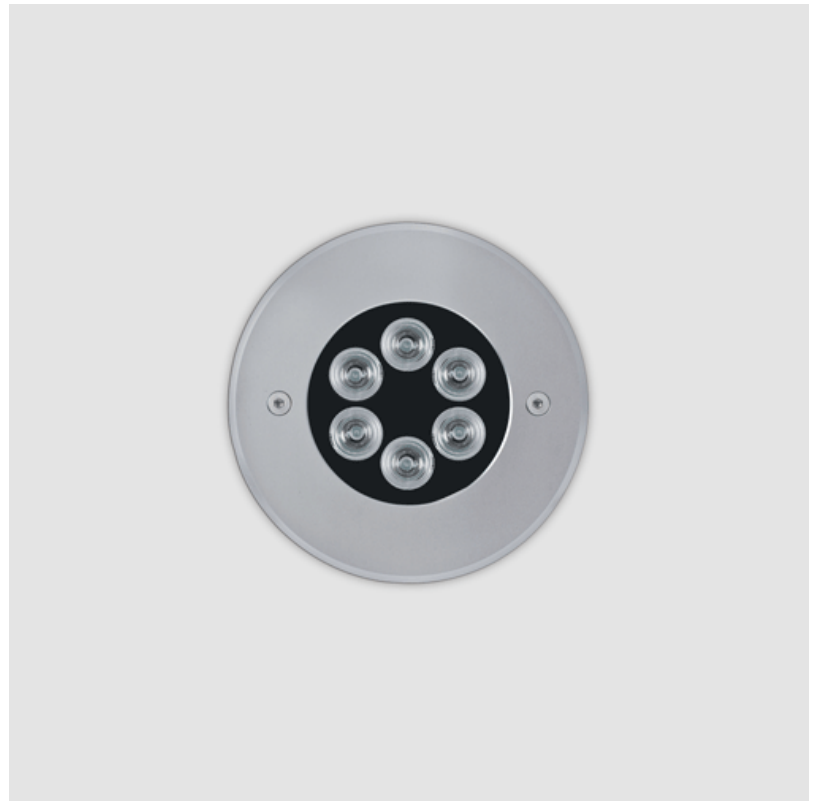

GENERAL

Series: Mini
 Subseries: Mini Full Inox
 Brand: Platek
 Division: Exterior
 Mounting Type: Recessed
 Mounting Location: In-Ground
 Subcategory: Drive Over

PHYSICAL

Shape: Round
 Diameter (mm): 152
 Diameter (in): 6
 Height (mm): 80
 Height (in): 3 1/8
 Light Distribution: Uplight
 Load Resistance (kg): 2500
 Load Resistance (lbs): 5511
 Installation Requirement: Installation in sleeve set in concrete with a 20-30 cm gravel drain bed
 Screws: A4 stainless steel
 Diffuser: Extra Clear Flat Tempered Glass - 15mm / 15/32"
 Fixture Finish: SST
 Fixture Material: Stainless Steel
 Cable Details: Supplied with 1 power cable 0.5m in length

LED

Number of LEDs: 8
 Color Temperature (°K): RGBW
 CRI: >80 CRI
 Lamp Life (hrs): 60000
 Special LEDs offerings: RGBW

OPTICAL

Optic: 9 / 28 / 44

RATINGS AND CERTIFICATIONS

Certified By: Certified for North American Standards
 IP rating: IP68
 IK Rating: IK10
 Upon Request: Higher Maximum Ambient Temperature

GENERAL

Series: Mini
 Subseries: Mini Ceiling
 Brand: Platek
 Division: Exterior
 Mounting Type: Recessed
 Mounting Location: Ceiling
 Subcategory: Downlight

PHYSICAL

Shape: Round
 Diameter (mm): 152
 Diameter (in): 6
 Height (mm): 80
 Height (in): 3 1/8
 Ceiling Thickness (mm): 10 - 20
 Ceiling Thickness (in): 3/8 - 13/16
 Light Distribution: Direct
 Weight (kg): 1.45
 Diffuser: Clear tempered glass
 Fixture Finish: SST
 Fixture Material: Stainless Steel
 Cut-out Measurements: 140mm / 5 1/2" diameter